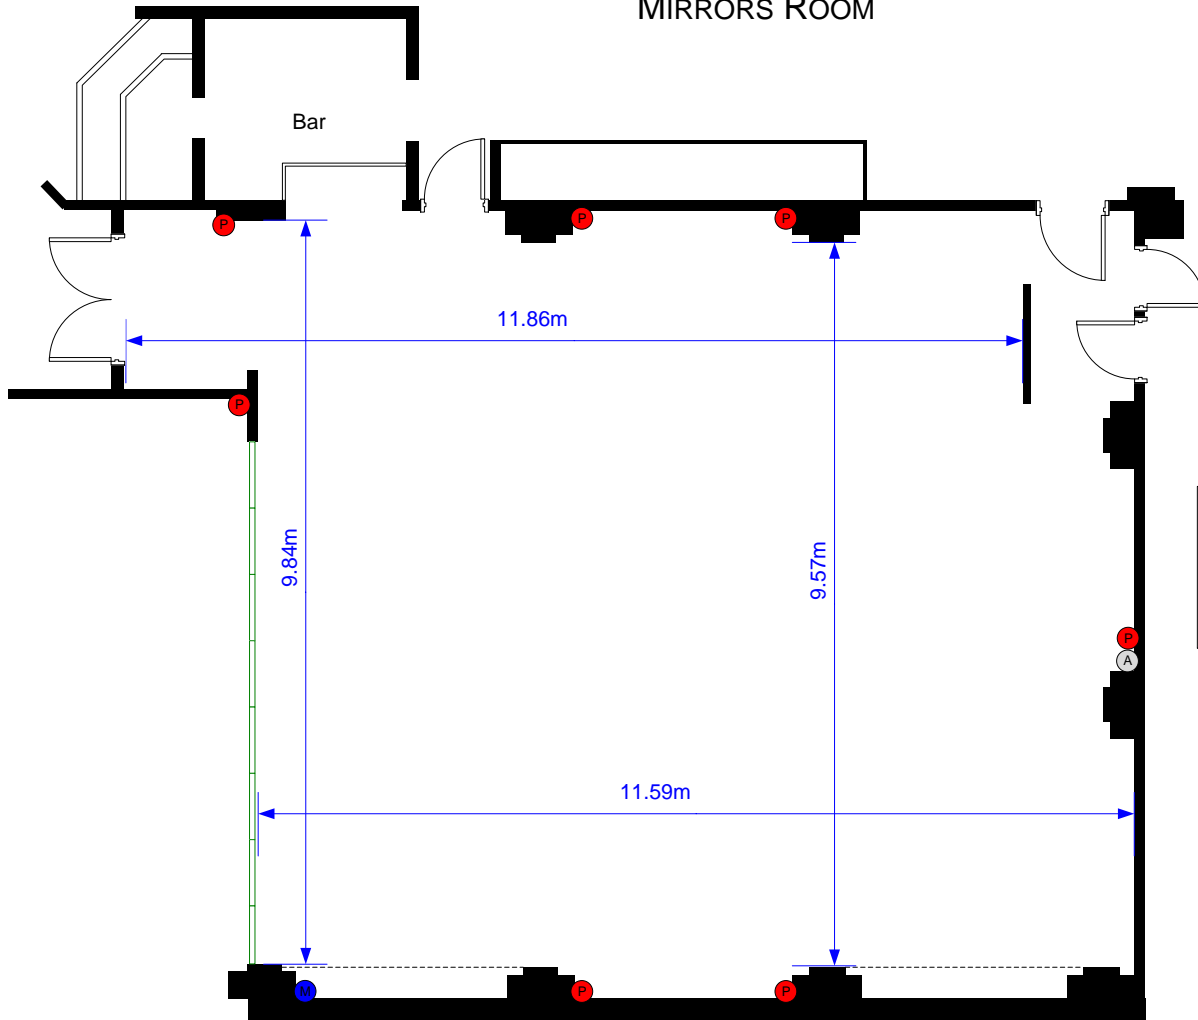

MIRRORS ROOM

Legend

-  240V Power Outlet
-  Data Outlet
-  Aerial